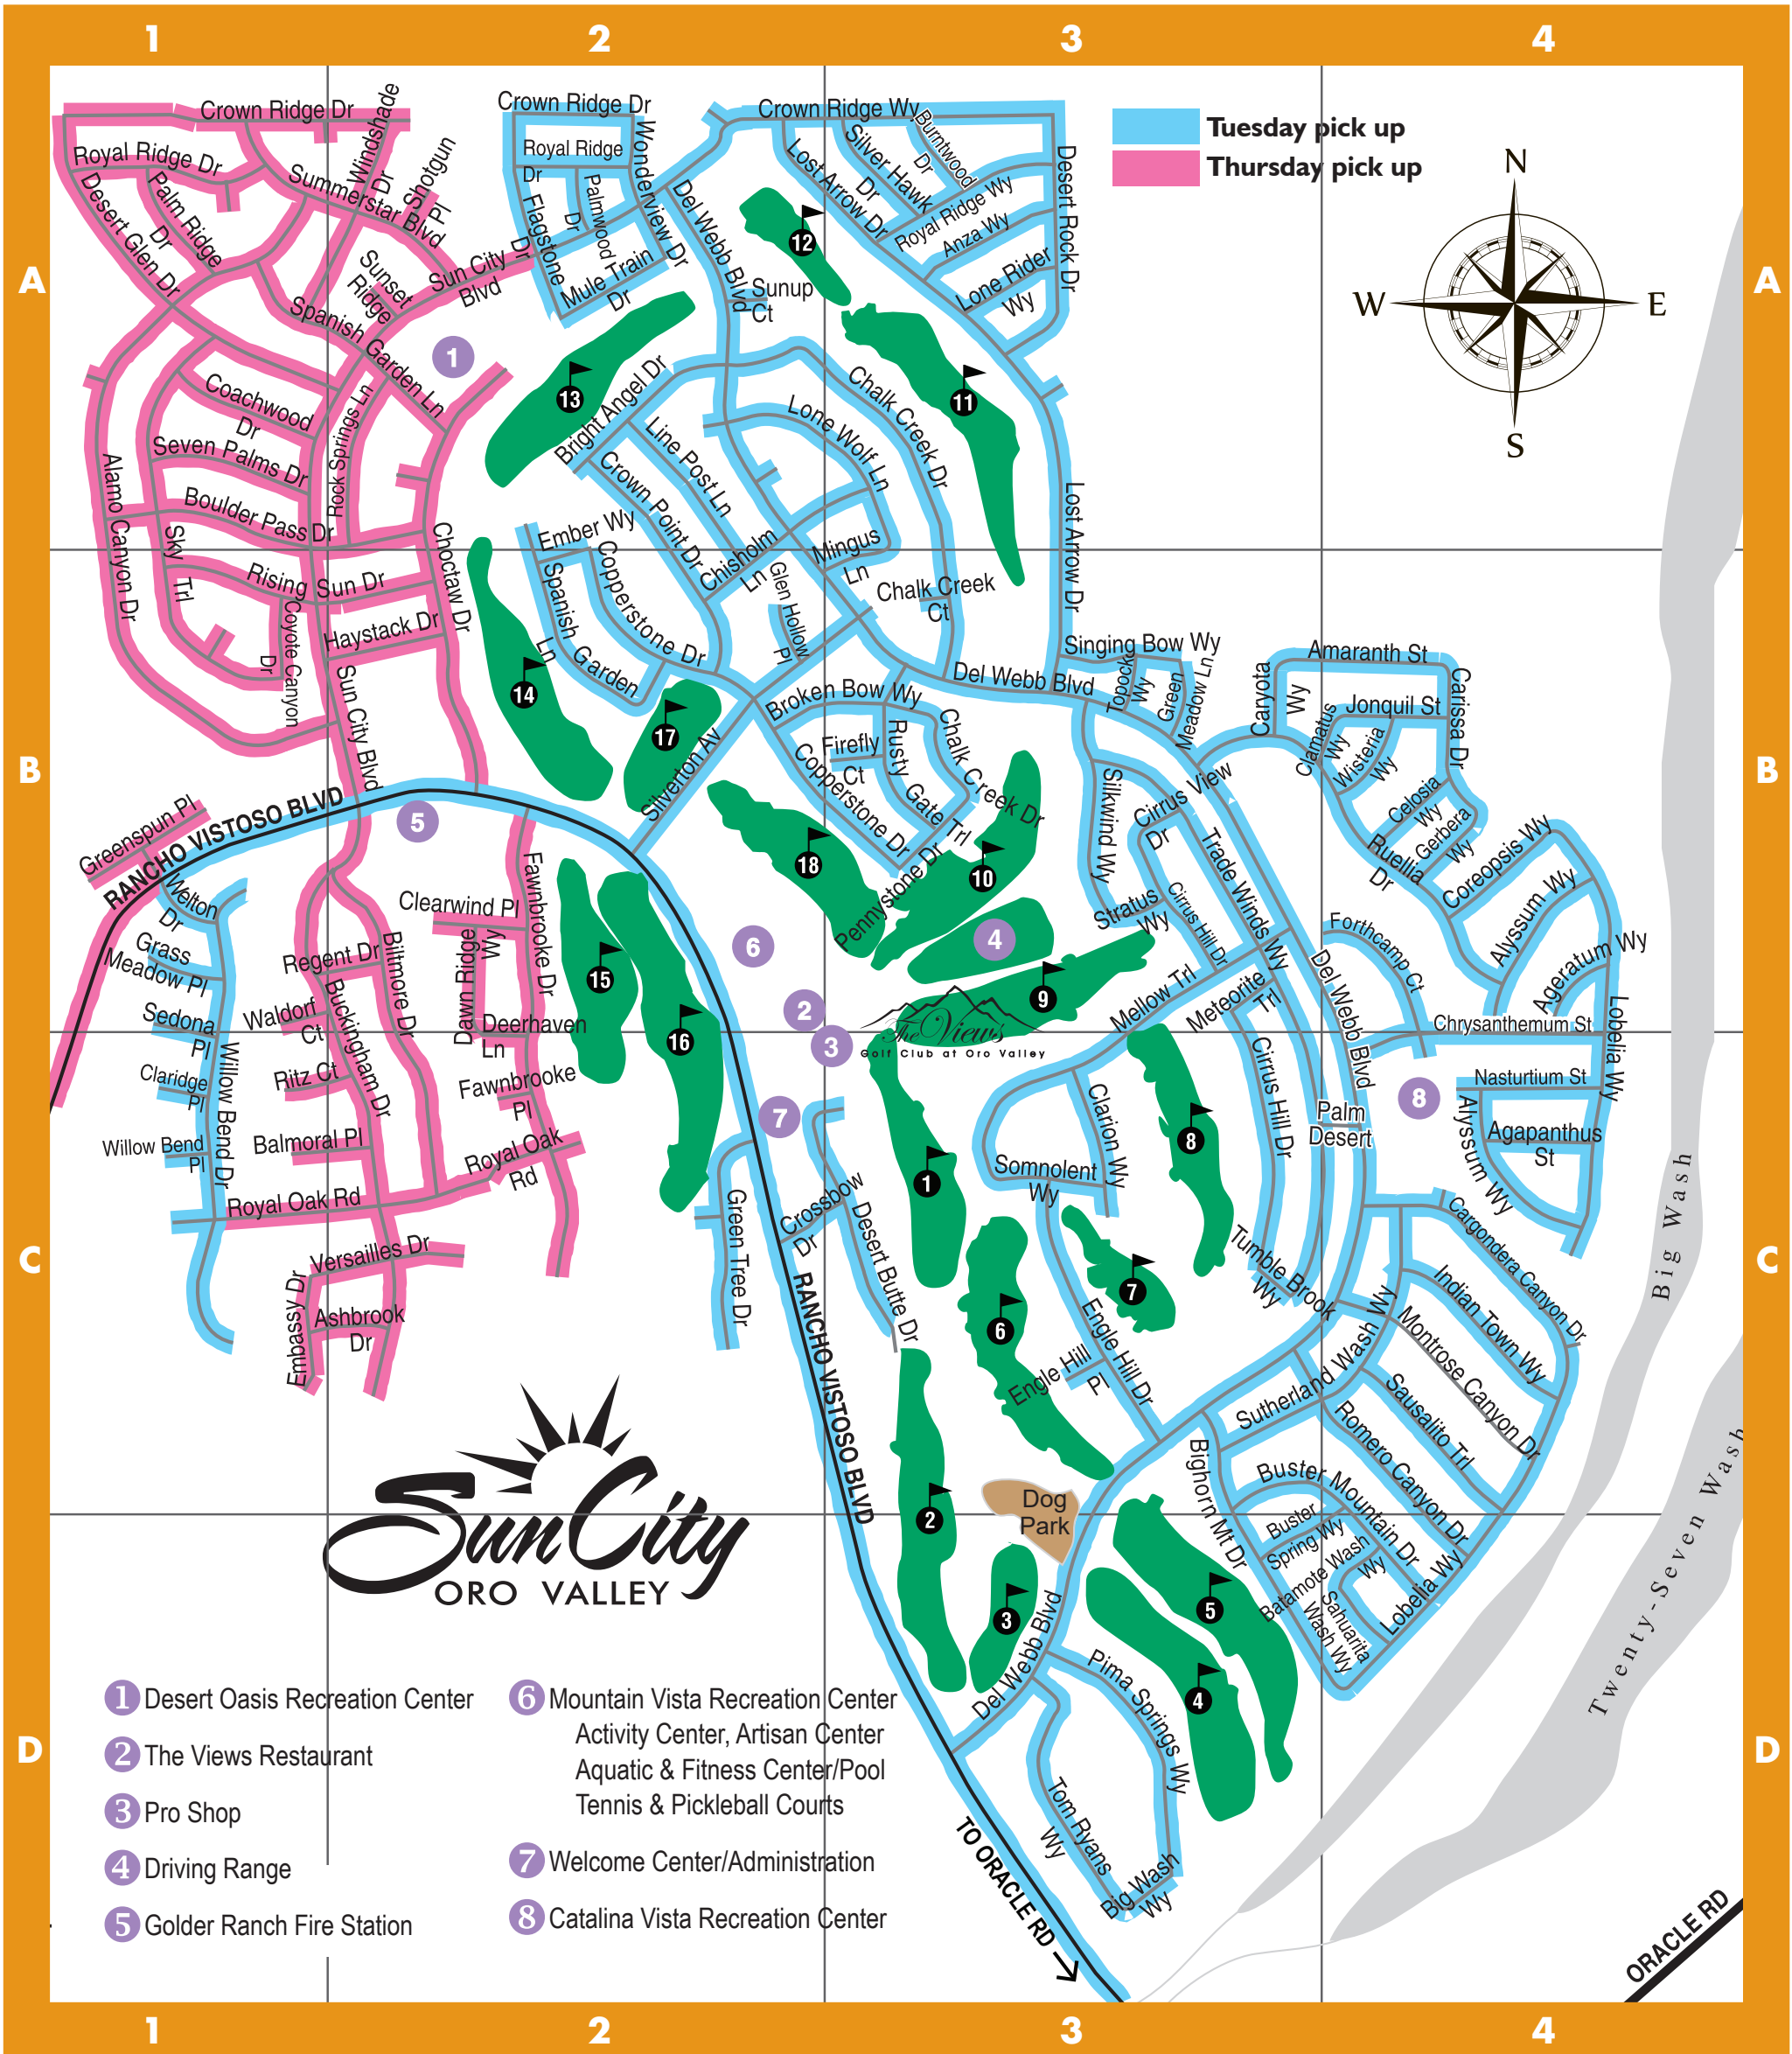

Republic Waste/Recycling Service Routes

Effective July 1, 2020